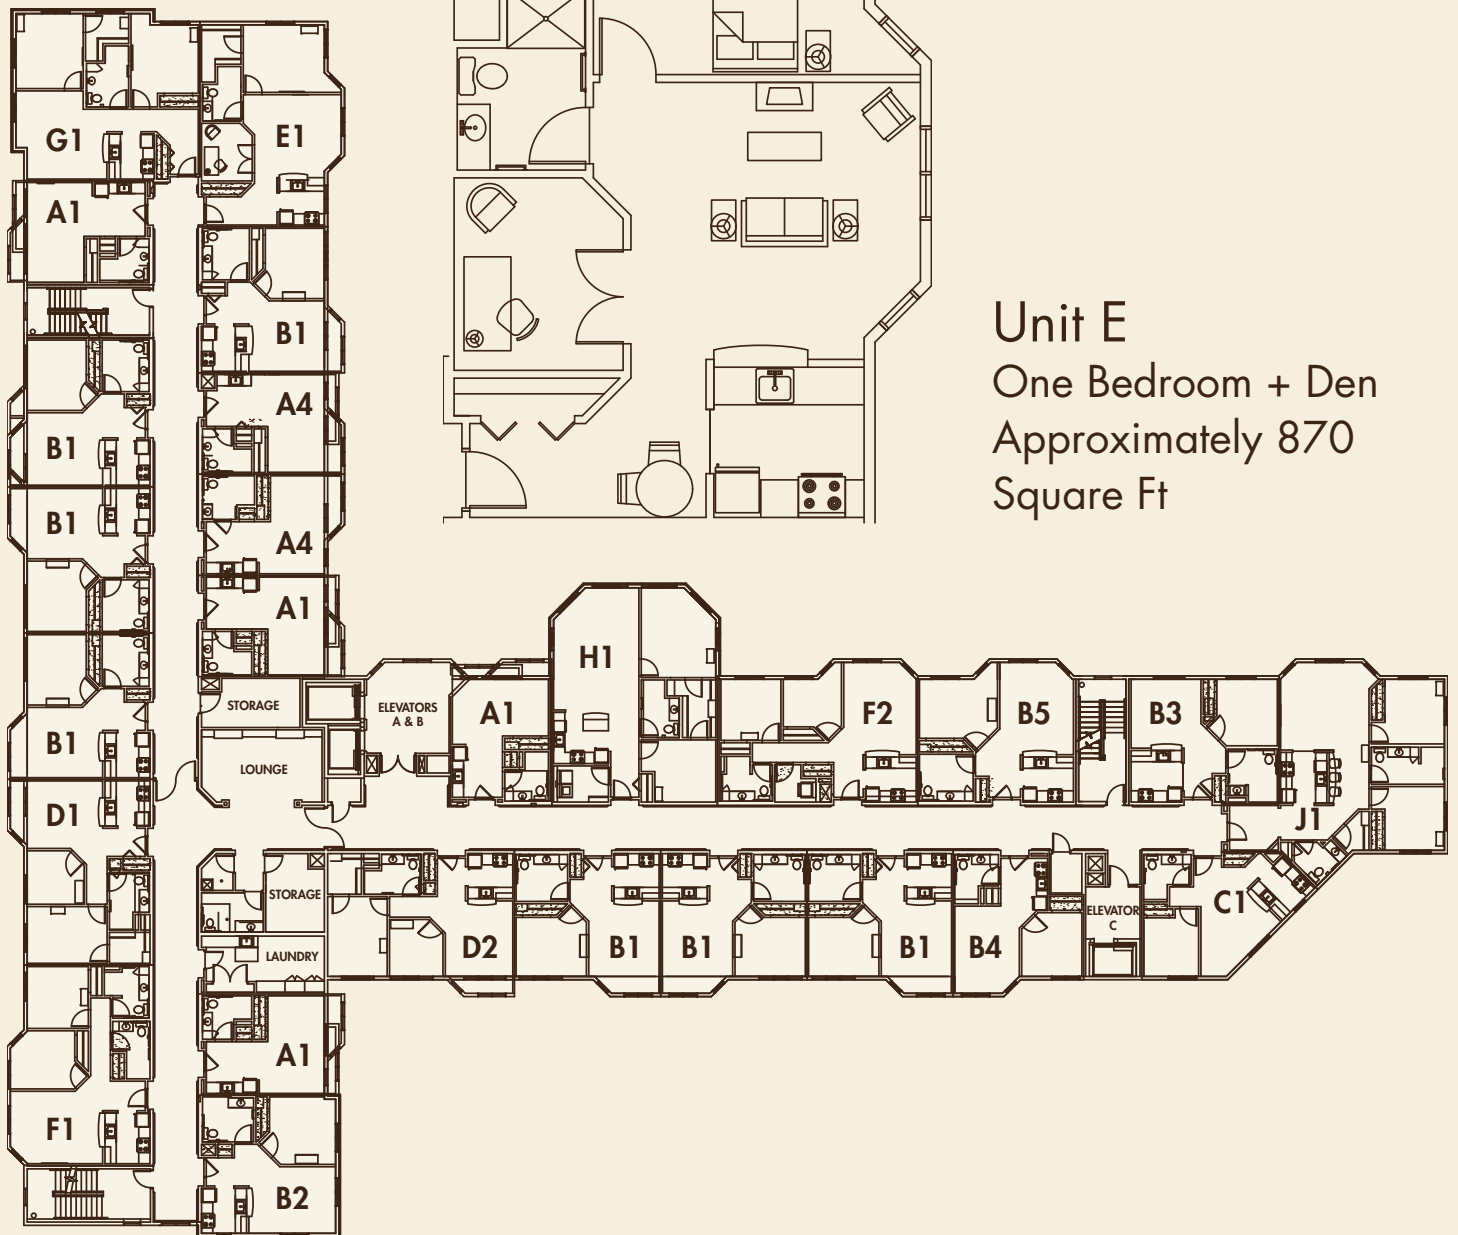

Third Floor

Unit D
One Bedroom + Den
Approximately 786
Square Ft

Unit E
One Bedroom + Den
Approximately 870
Square Ft

Unit F
Two Bedroom,
Two Bathroom
Approximately
875 Square Ft.

Unit G
Two Bedroom,
Approximately
978 Square Ft.

Unit H
Two Bedroom,
Approximately
1123 Square Ft.

Unit J
Two Bedroom.
Two Bathroom,
Approximately
1115 Square Ft.