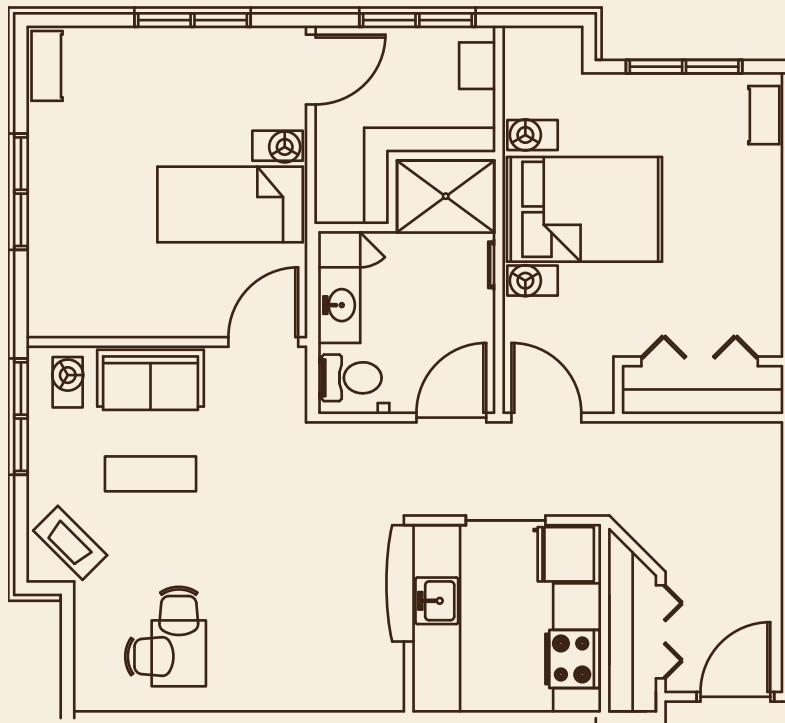

Third Floor

Unit D
One Bedroom + Den
Approximately 786
Square Ft

Unit E
One Bedroom + Den
Approximately 870
Square Ft

Unit F
Two Bedroom,
Two Bathroom
Approximately
875 Square Ft.

Unit G
Two Bedroom,
Approximately
978 Square Ft.

Unit H
Two Bedroom,
Approximately
1123 Square Ft.

Unit J
Two Bedroom.
Two Bathroom,
Approximately
1115 Square Ft.