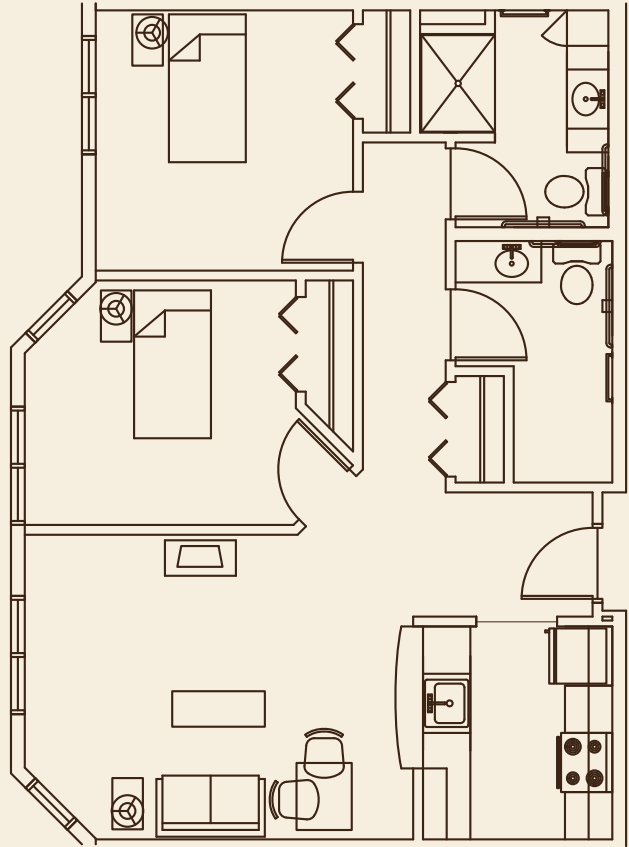

Third Floor

Unit D
One Bedroom + Den
Approximately 786
Square Ft

Unit E
One Bedroom + Den
Approximately 870
Square Ft

Unit F
Two Bedroom,
Two Bathroom
Approximately
875 Square Ft.

Unit G
Two Bedroom,
Approximately
978 Square Ft.

Unit H
Two Bedroom,
Approximately
1123 Square Ft.

Unit J
Two Bedroom.
Two Bathroom,
Approximately
1115 Square Ft.