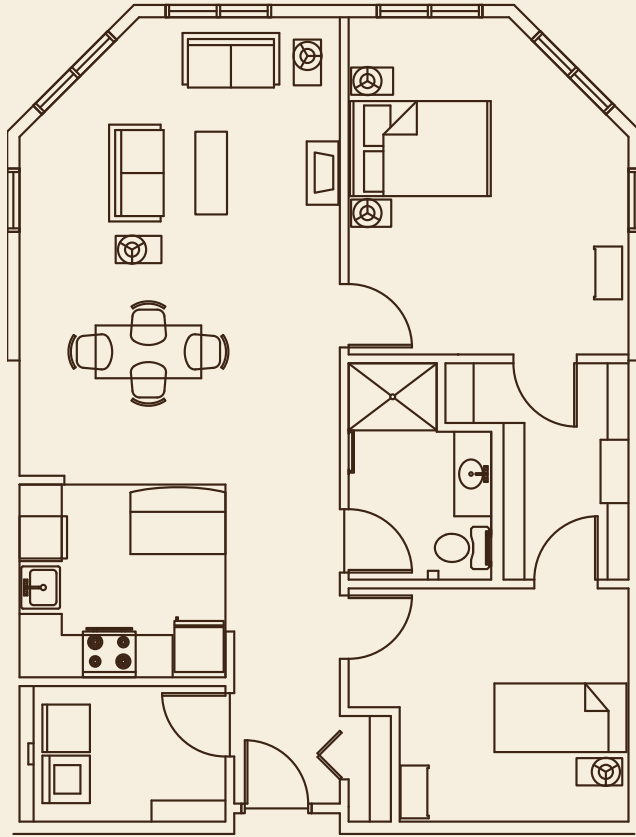

Third Floor

Unit D
One Bedroom + Den
Approximately 786
Square Ft

Unit E
One Bedroom + Den
Approximately 870
Square Ft

Unit F
Two Bedroom,
Two Bathroom
Approximately
875 Square Ft.

Unit G
Two Bedroom,
Approximately
978 Square Ft.

Unit H
Two Bedroom,
Approximately
1123 Square Ft.

Unit J
Two Bedroom.
Two Bathroom,
Approximately
1115 Square Ft.