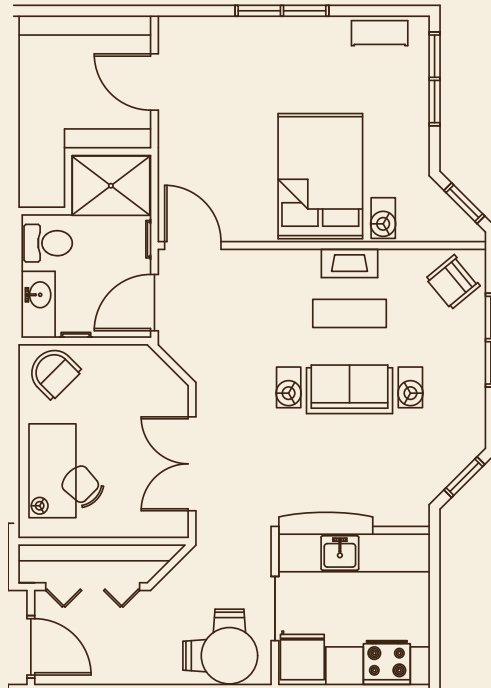

Third Floor

Unit D
One Bedroom + Den
Approximately 786
Square Ft

Unit E
One Bedroom + Den
Approximately 870
Square Ft

Unit F
Two Bedroom,
Two Bathroom
Approximately
875 Square Ft.

Unit G
Two Bedroom,
Approximately
978 Square Ft.

Unit H
Two Bedroom,
Approximately
1123 Square Ft.

Unit J
Two Bedroom.
Two Bathroom,
Approximately
1115 Square Ft.