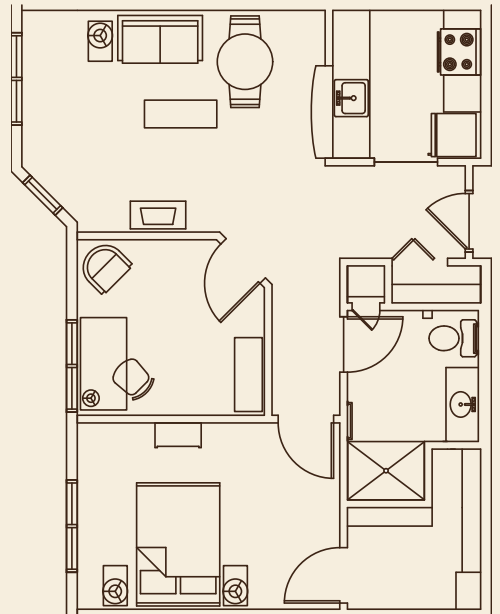

Third Floor

Unit D
One Bedroom + Den
Approximately 786
Square Ft

Unit E
One Bedroom + Den
Approximately 870
Square Ft

Unit F
Two Bedroom,
Two Bathroom
Approximately
875 Square Ft.

Unit G
Two Bedroom,
Approximately
978 Square Ft.

Unit H
Two Bedroom,
Approximately
1123 Square Ft.

Unit J
Two Bedroom.
Two Bathroom,
Approximately
1115 Square Ft.