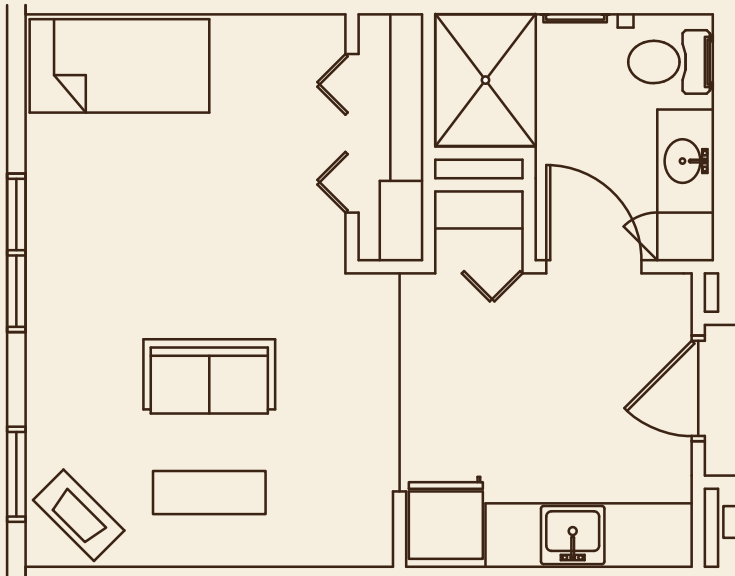

# First Floor

## Gardenview Memory Care and Common Area

Unit A  
Studio Apartment  
Approximately 409 Square Ft.

[Link to 7500 York  
on first floor](#)