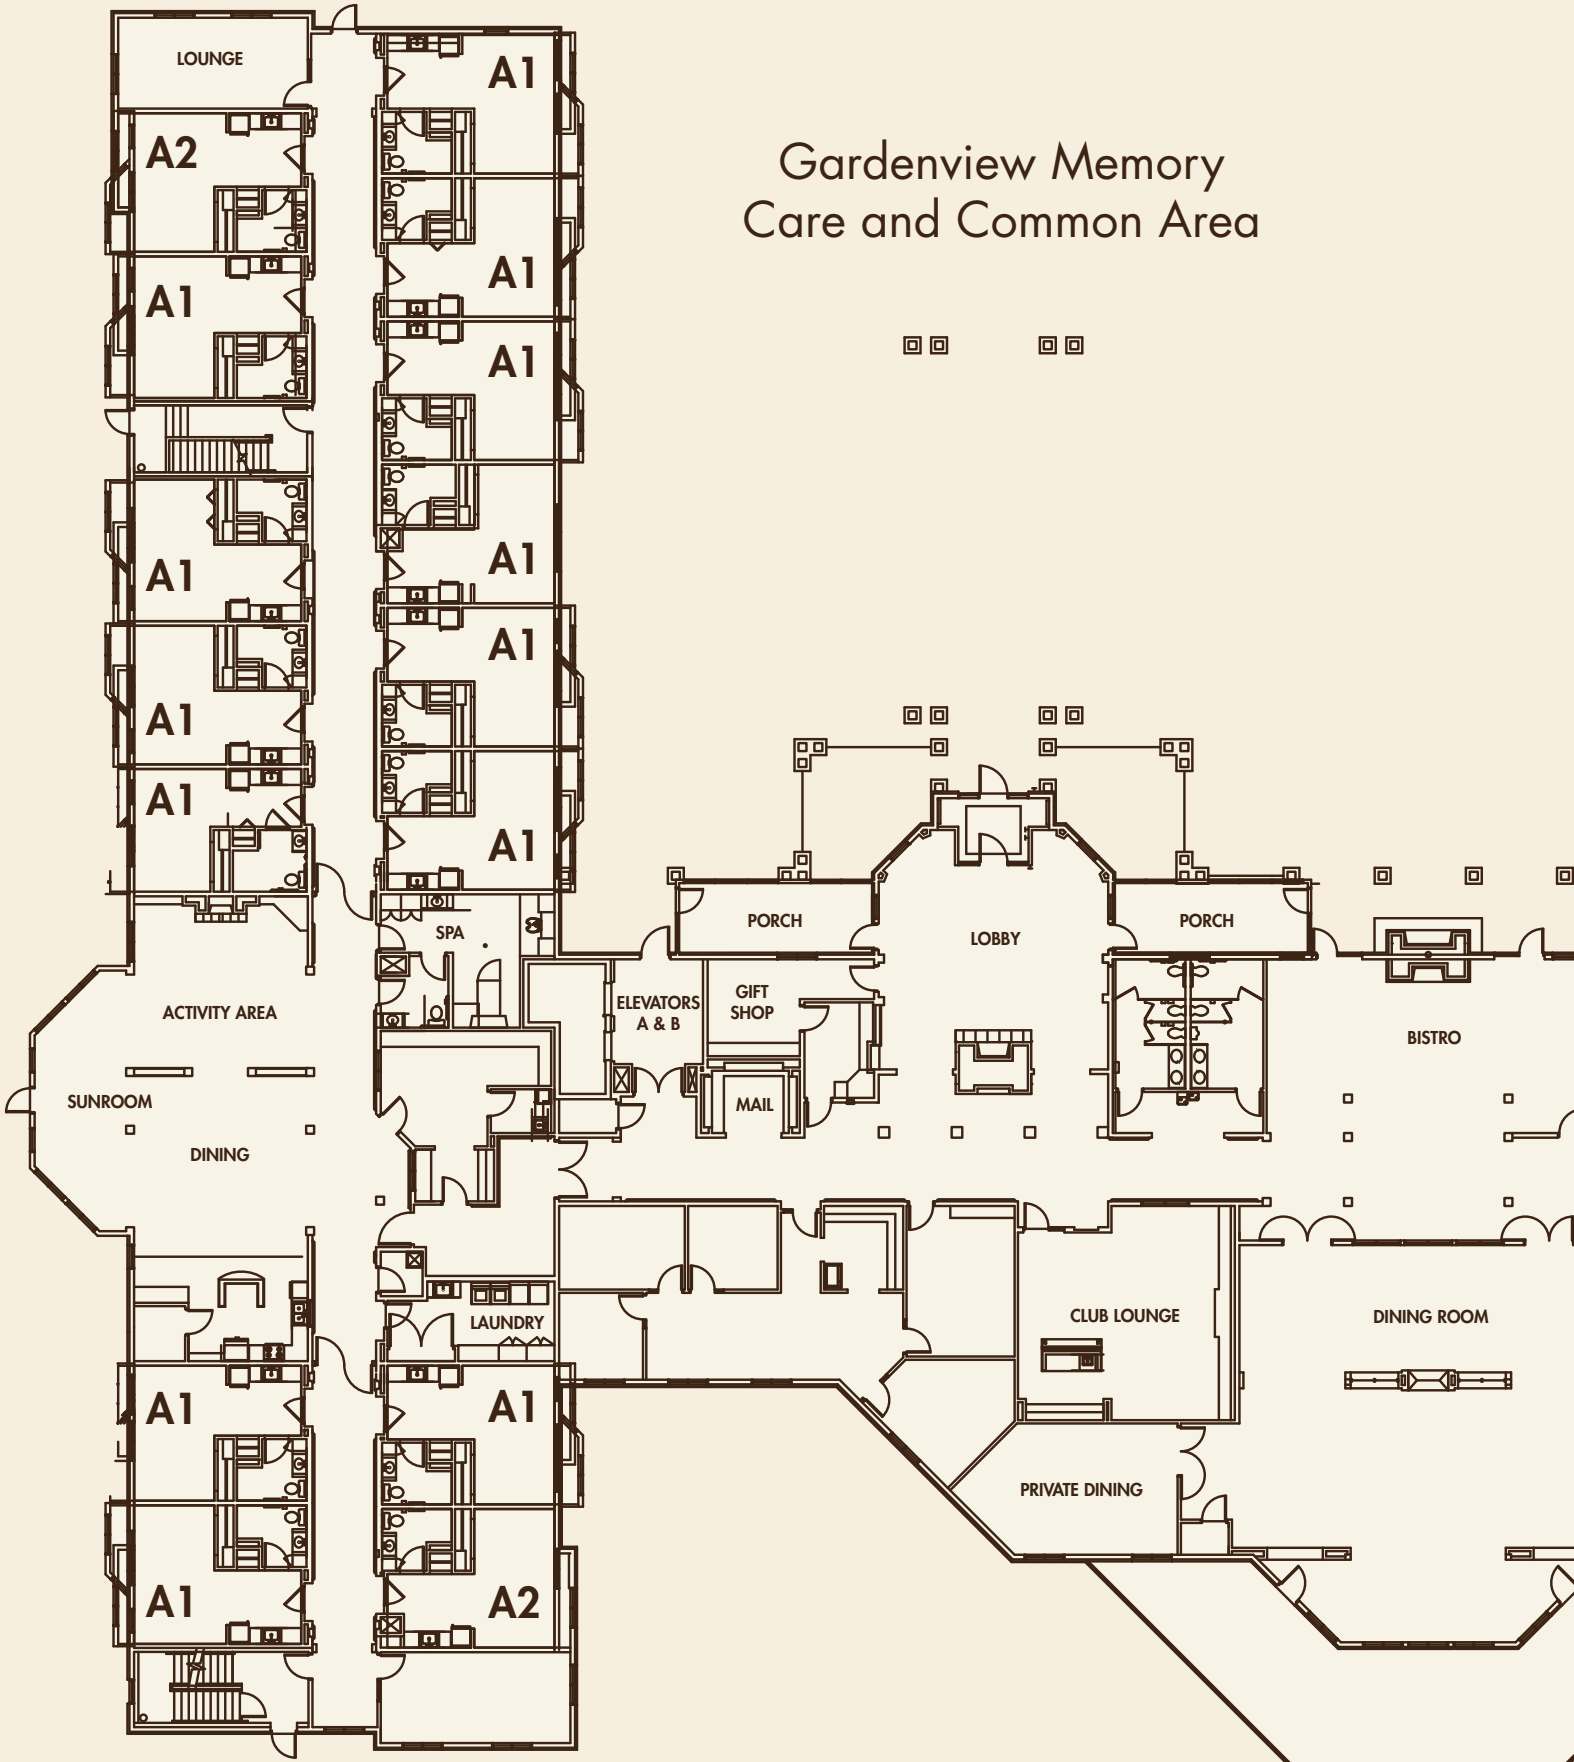

# First Floor

## Gardenview Memory Care and Common Area

Unit A  
Studio Apartment  
Approximately 409 Square Ft.

[Link to 7500 York  
on first floor](#)