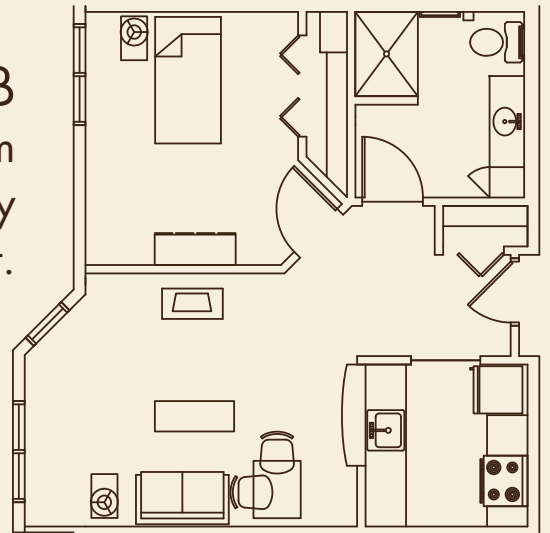

# Second Floor Assisted Living

Unit B  
1 Bedroom  
Approximately  
625 Square Ft.

Unit C  
1 Bedroom  
Approximately  
559 Square Ft.